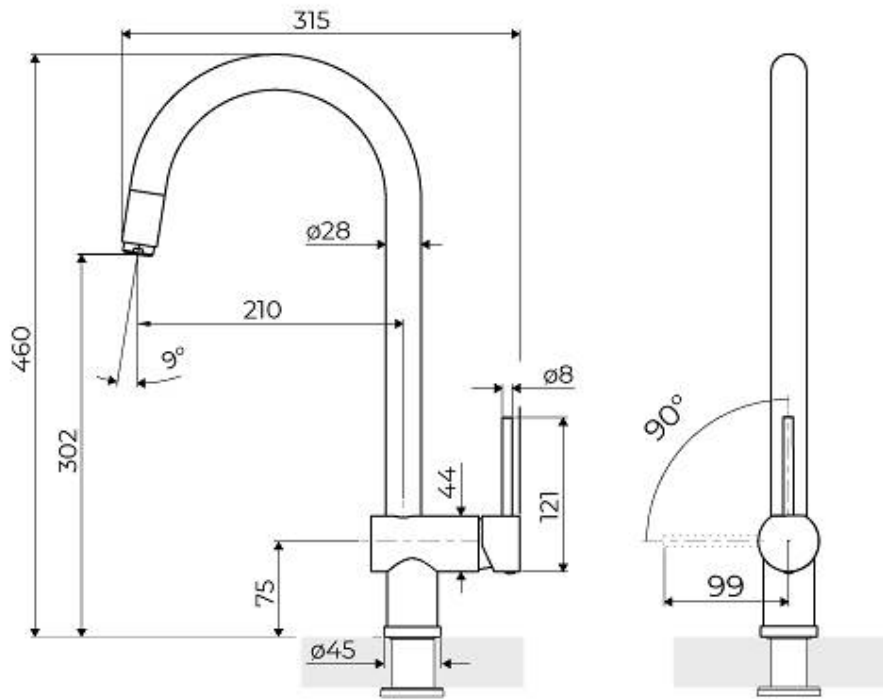

VOLTA GUN METAL

Mixer Taps

Code: 8491 106

DETAILS

Mixer type Single lever mixer tap with rotating barrel and extractable shower head.

Coloring Gun Metal

Material Brass

Texture Satin

Rotating angle 140°

Strengthening plate ø45mm

Cartridge With ceramic discs

Mixer hole ø35 mm

Max worktop thickness 55mm

FEATURES

Extractable spout

Rotating angle

All the taps have a wide angle of rotation. Some models even permit a full 360° rotation.

Strengthening plate

Foster's mixer taps are equipped with the strengthening plate that offers perfect stability on any sink.

TECHNICAL DATA

GALLERY